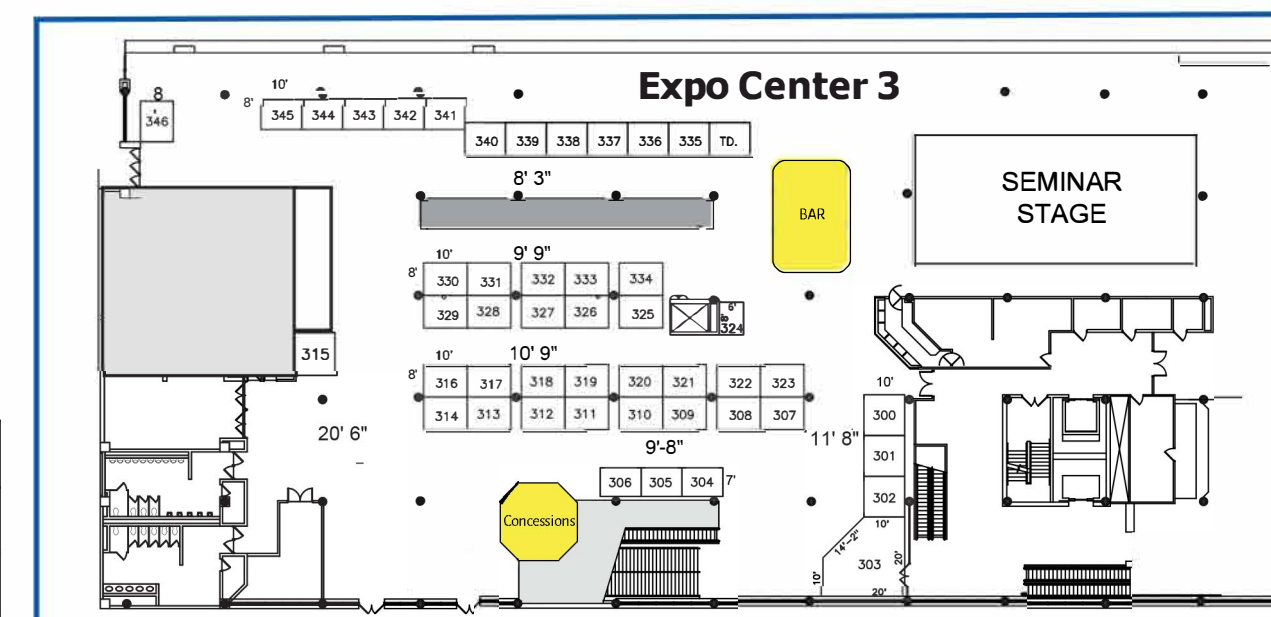

CENAIKO PRODUCTIONS

2025 Minnesota

SPORTSMEN'S Resort, Lodge & Outdoor SHOW

1100 Canterbury Rd, Shakopee, MN 55379

RESERVE YOUR EXHIBIT SPACE NOW!!!
 SPACE WILL BE ASSIGNED ON A FIRST COME FIRST SERVE BASIS. CONDITIONS FOR SPACE CONTRACTS:
 10' x 10' & 8 x 10 \$900.00