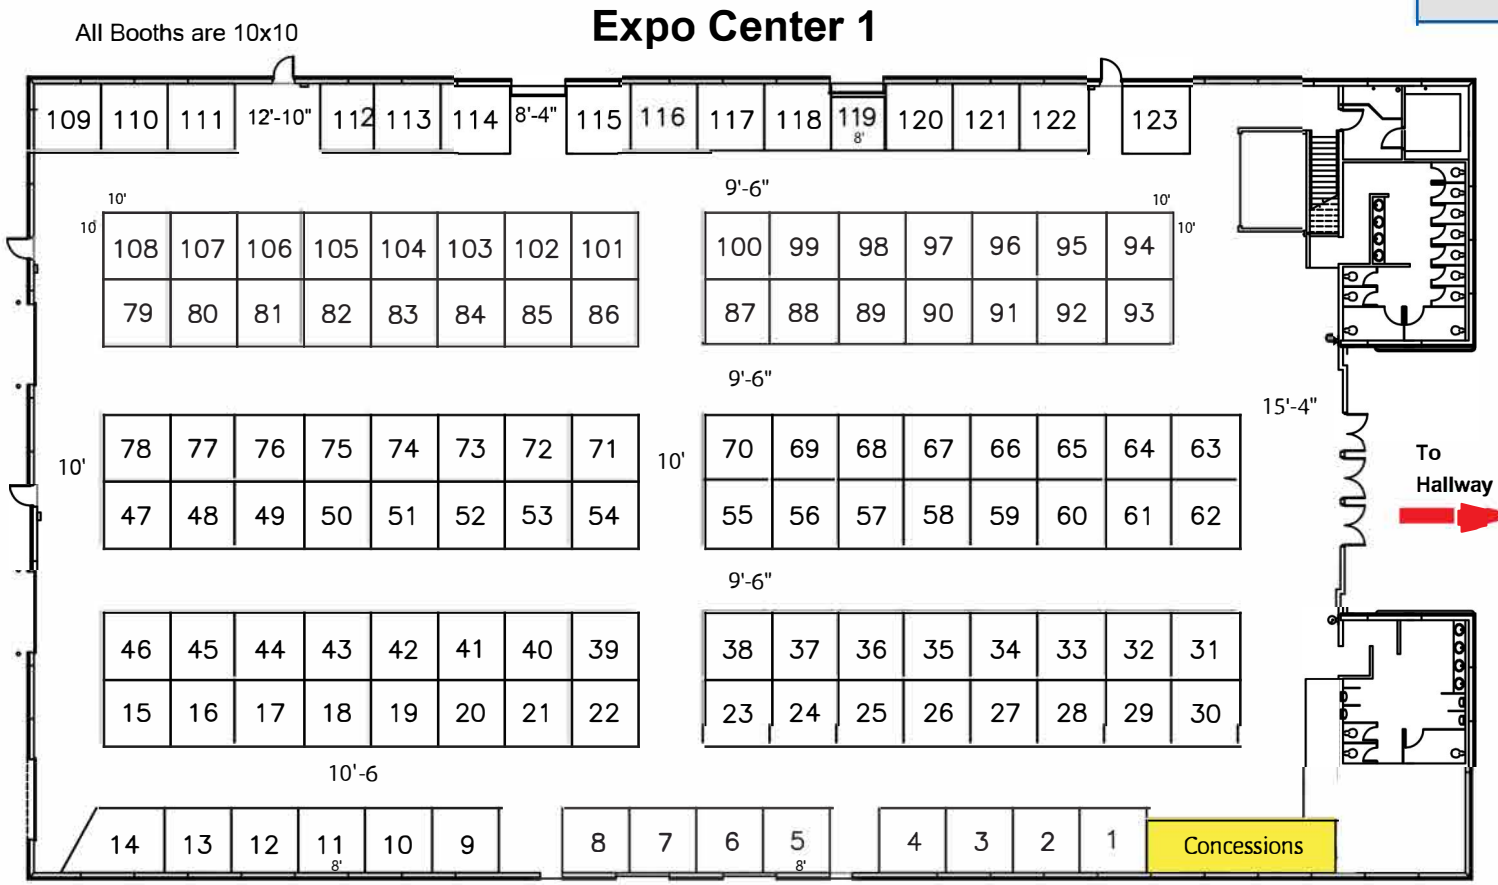

CENAIKO PRODUCTIONS

2025 Minnesota

SPORTSMEN'S Resort, Lodge & Outdoor SHOW

1100 Canterbury Rd, Shakopee, MN 55379

RESERVE YOUR EXHIBIT SPACE NOW!!!
 SPACE WILL BE ASSIGNED ON A FIRST COME FIRST SERVE BASIS. CONDITIONS FOR SPACE CONTRACTS:
 10' x 10' & 8 x 10 \$900.00

1. One-half down with contract, total balance due 30 days before show.
2. Void if lessee fails to sign and return within 30 days.