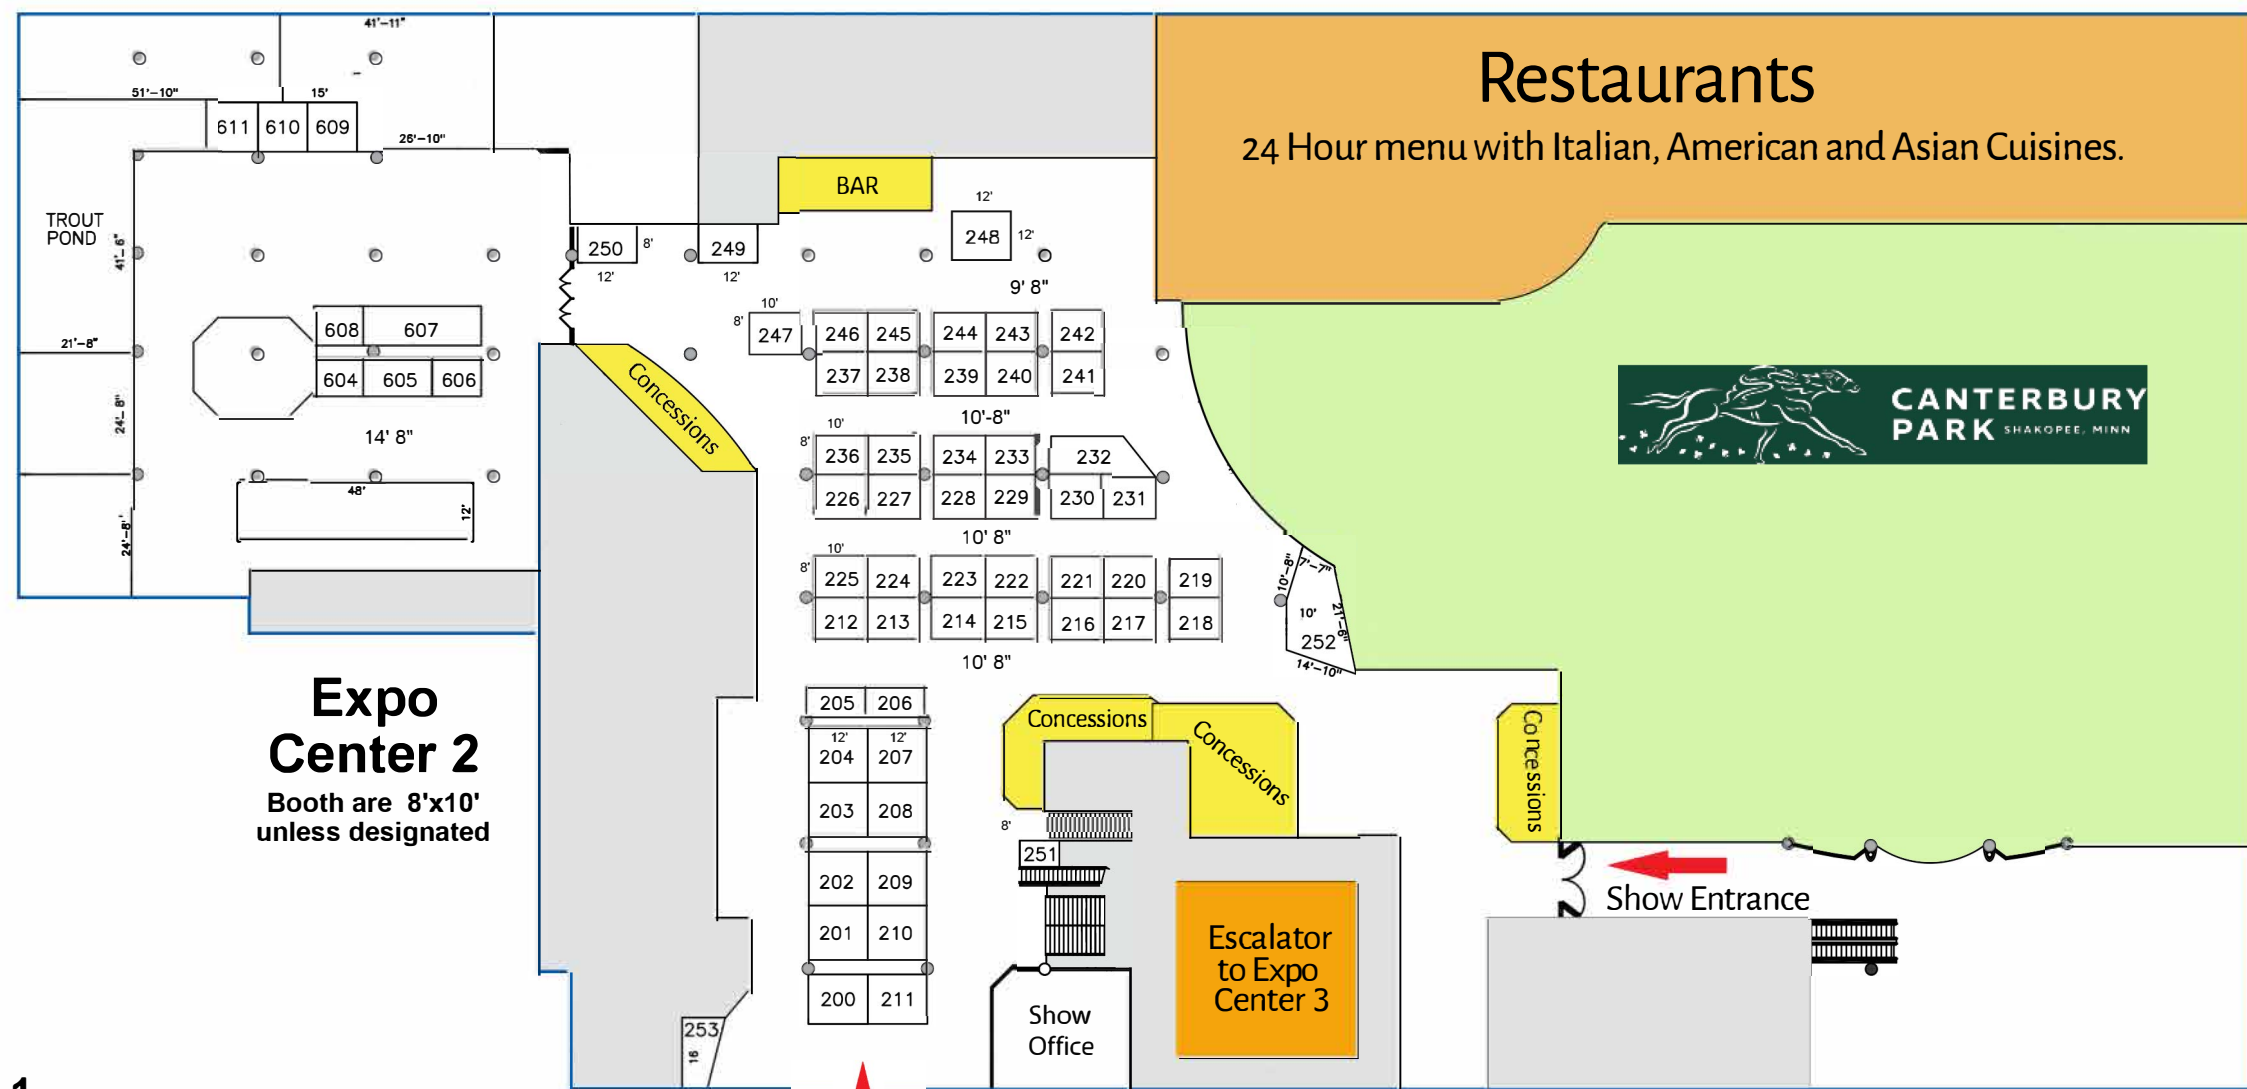

CENAIKO PRODUCTIONS

2025 Minnesota

SPORTSMEN'S Resort, Lodge & Outdoor SHOW

1100 Canterbury Rd, Shakopee, MN 55379

RESERVE YOUR EXHIBIT SPACE NOW!!!
 SPACE WILL BE ASSIGNED ON A FIRST COME FIRST SERVE BASIS. CONDITIONS FOR SPACE CONTRACTS:
 10' x 10' & 8 x 10 \$900.00

1. One-half down with contract, total balance due 30 days before show.
2. Void if lessee fails to sign and return within 30 days.