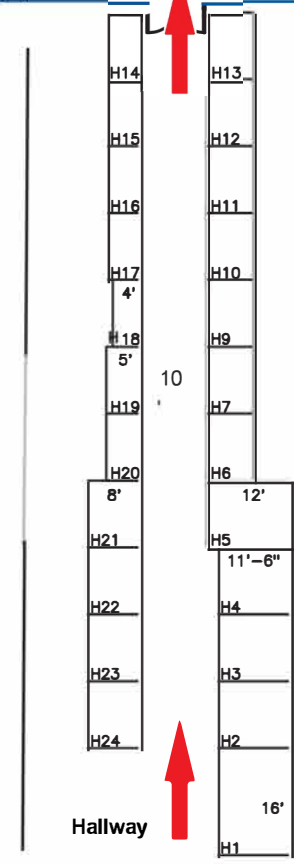

CENAIKO PRODUCTIONS

2025 Minnesota

SPORTSMEN'S Resort, Lodge & Outdoor SHOW

1100 Canterbury Rd, Shakopee, MN 55379

RESERVE YOUR EXHIBIT SPACE NOW!!!
 SPACE WILL BE ASSIGNED ON A FIRST COME FIRST SERVE BASIS. CONDITIONS FOR SPACE CONTRACTS:
 10' x 10' & 8 x 10 \$900.00

1. One-half down with contract, total balance due 30 days before show.
2. Void if lessee fails to sign and return within 30 days.